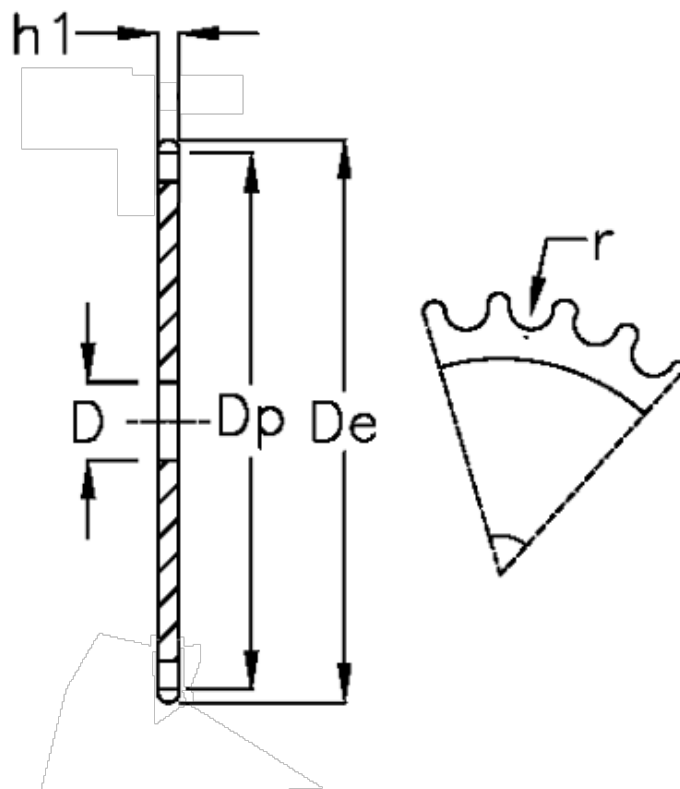

Article number: 616021010049

Description: Plate wheel 24 B-1 Z=49 simplex

Measures

C	= 4
D	= 30
De	= 609.5
Dp	= 594.66
For chain size	= 1 1/2 x 1
For chain type	= 24 B-1
h1	= 24.1
Number of teeth	= 49

r = 25.4